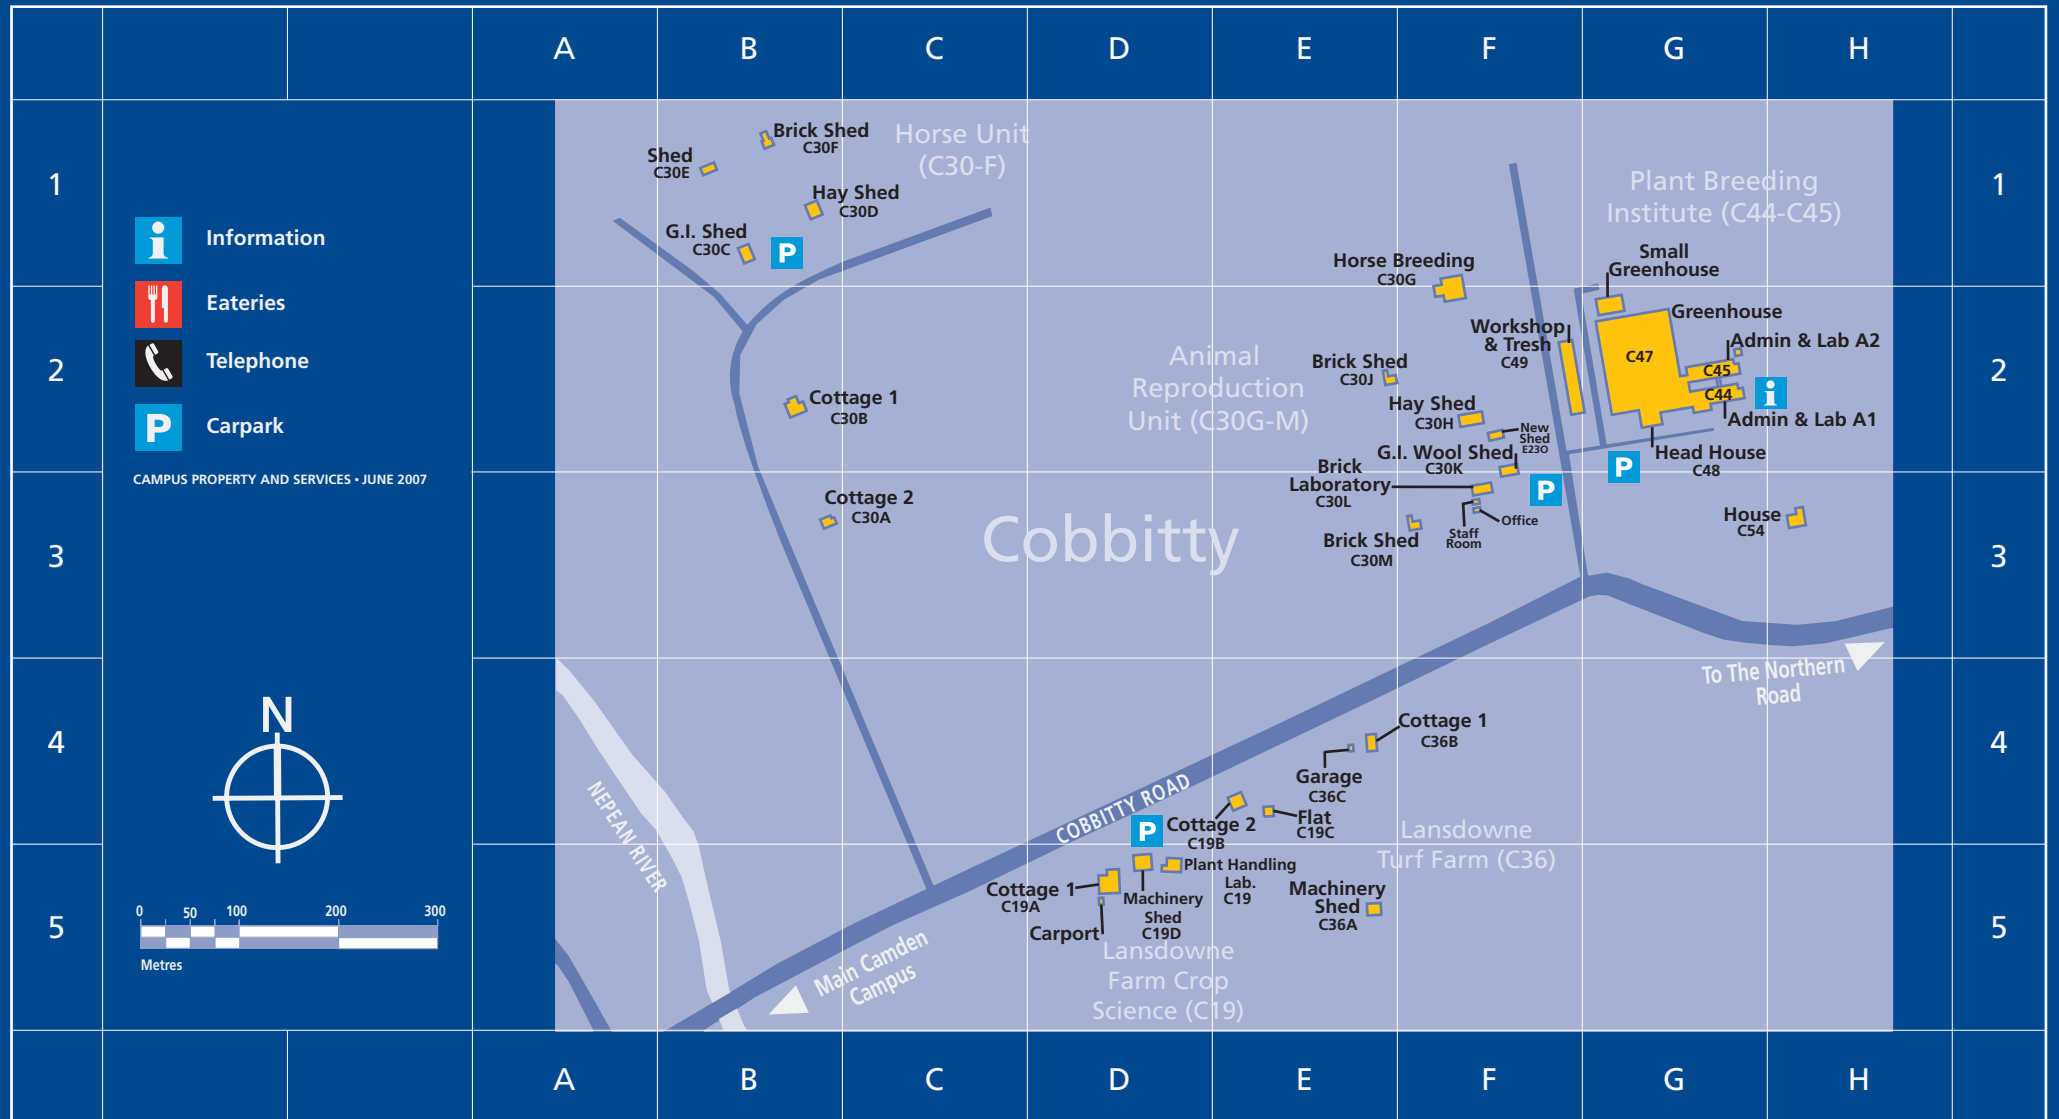

MAP CODE: 13C_MAIN

COBBITTY CAMPUS

Directory

University Buildings

- Lansdowne Farm**
- D5 Plant Handling Lab. (C19)
 - D5 Cottage 1 (C19A)
 - E4 Cottage 2 (C19B)
 - E4 Flat (C19C)
 - D5 Machinery Shed (C19D)

- Lansdowne Turf Farm**
- E5 Machinery Shed (C36A)
 - E4 Cottage 1 (C36B)
 - E4 Garage (C36C)
 - E4 Carport (C36D)

- Horse Unit**
- B3 Cottage 2 (C30A)
 - B2 Cottage 1 (C30B)
 - B1 G.I. Shed (C30C)
 - B1 Hay Shed (C30D)
 - B1 Brick Dairy (C30E)
 - B1 Brick Shed (C30F)

- Animal Reproduction Unit**
- F2 Horse Breeding (C30G)
 - F2 Hay Shed (C30H)
 - E2 Brick Veterinary Laboratory (C30J)
 - F2 G.I. Woolshed (C30K)
 - F3 Brick Laboratory (C30L)
 - F3 Brick Veterinary Laboratory (C30M)

- G2 Lecture Theatre (C44)